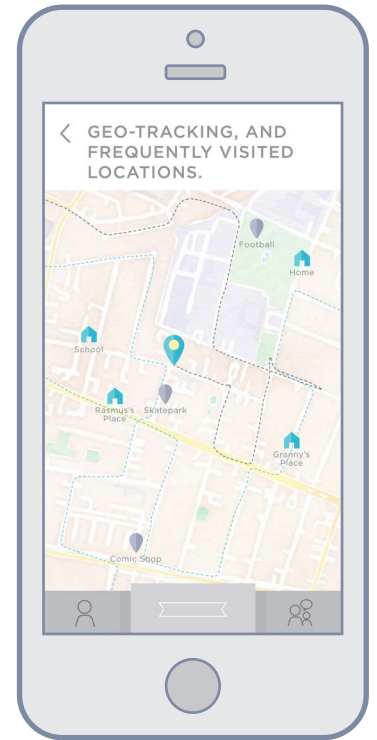

Datacat · App Mockups

Databox home

Visualization of social network data and connection details

Overview of location data

Challenges posted by the municipality

Challenge description

Overview of Challenges completed by user

Challenge wall