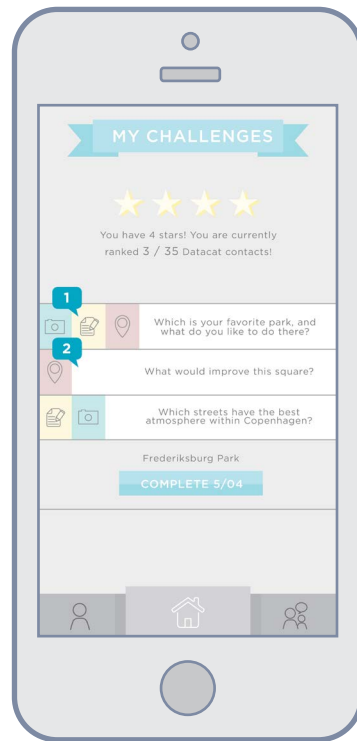

Datacat · App Mockups

Databox home

Visualization of social network data and connection details

Overview of location data

Challenges posted by the municipality

Challenge description

Overview of Challenges completed by user

Challenge wall