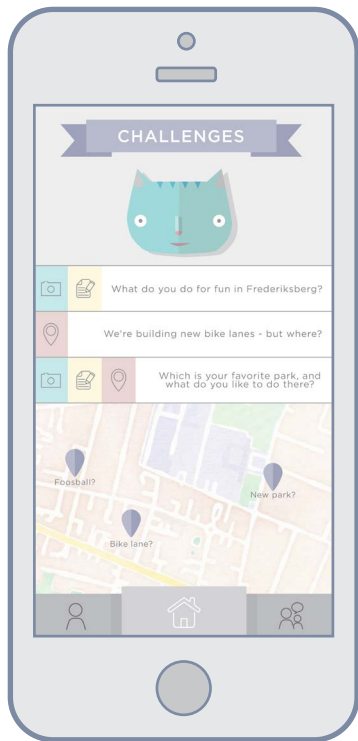

Datacat · App Mockups

Databox home

Visualization of social network data and connection details

Overview of location data

Challenges posted by the municipality

Challenge description

Overview of Challenges completed by user

Challenge wall