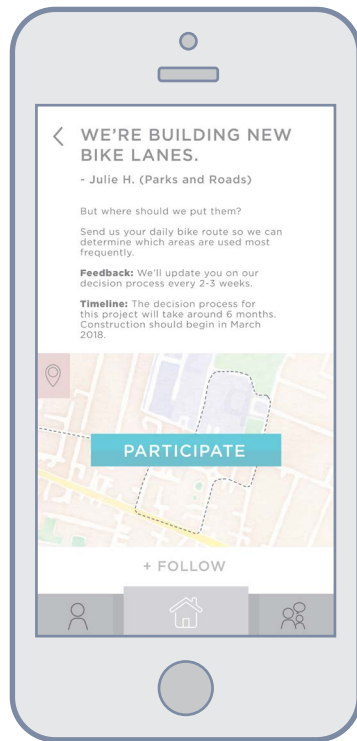

Datacat · App Mockups

Databox home

Visualization of social network data and connection details

Overview of location data

Challenges posted by the municipality

Challenge description

Overview of Challenges completed by user

Challenge wall