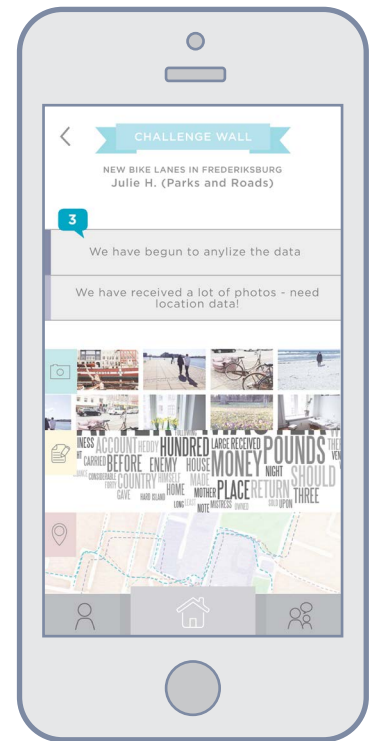

Datacat · App Mockups

Databox home

Visualization of social network data and connection details

Overview of location data

Challenges posted by the municipality

Challenge description

Overview of Challenges completed by user

Challenge wall