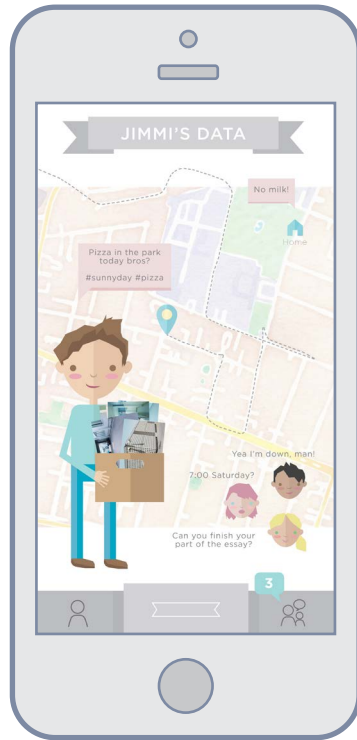

Datacat · App Mockups

Databox home

Visualization of social network data and connection details

Overview of location data

Challenges posted by the municipality

Challenge description

Overview of Challenges completed by user

Challenge wall