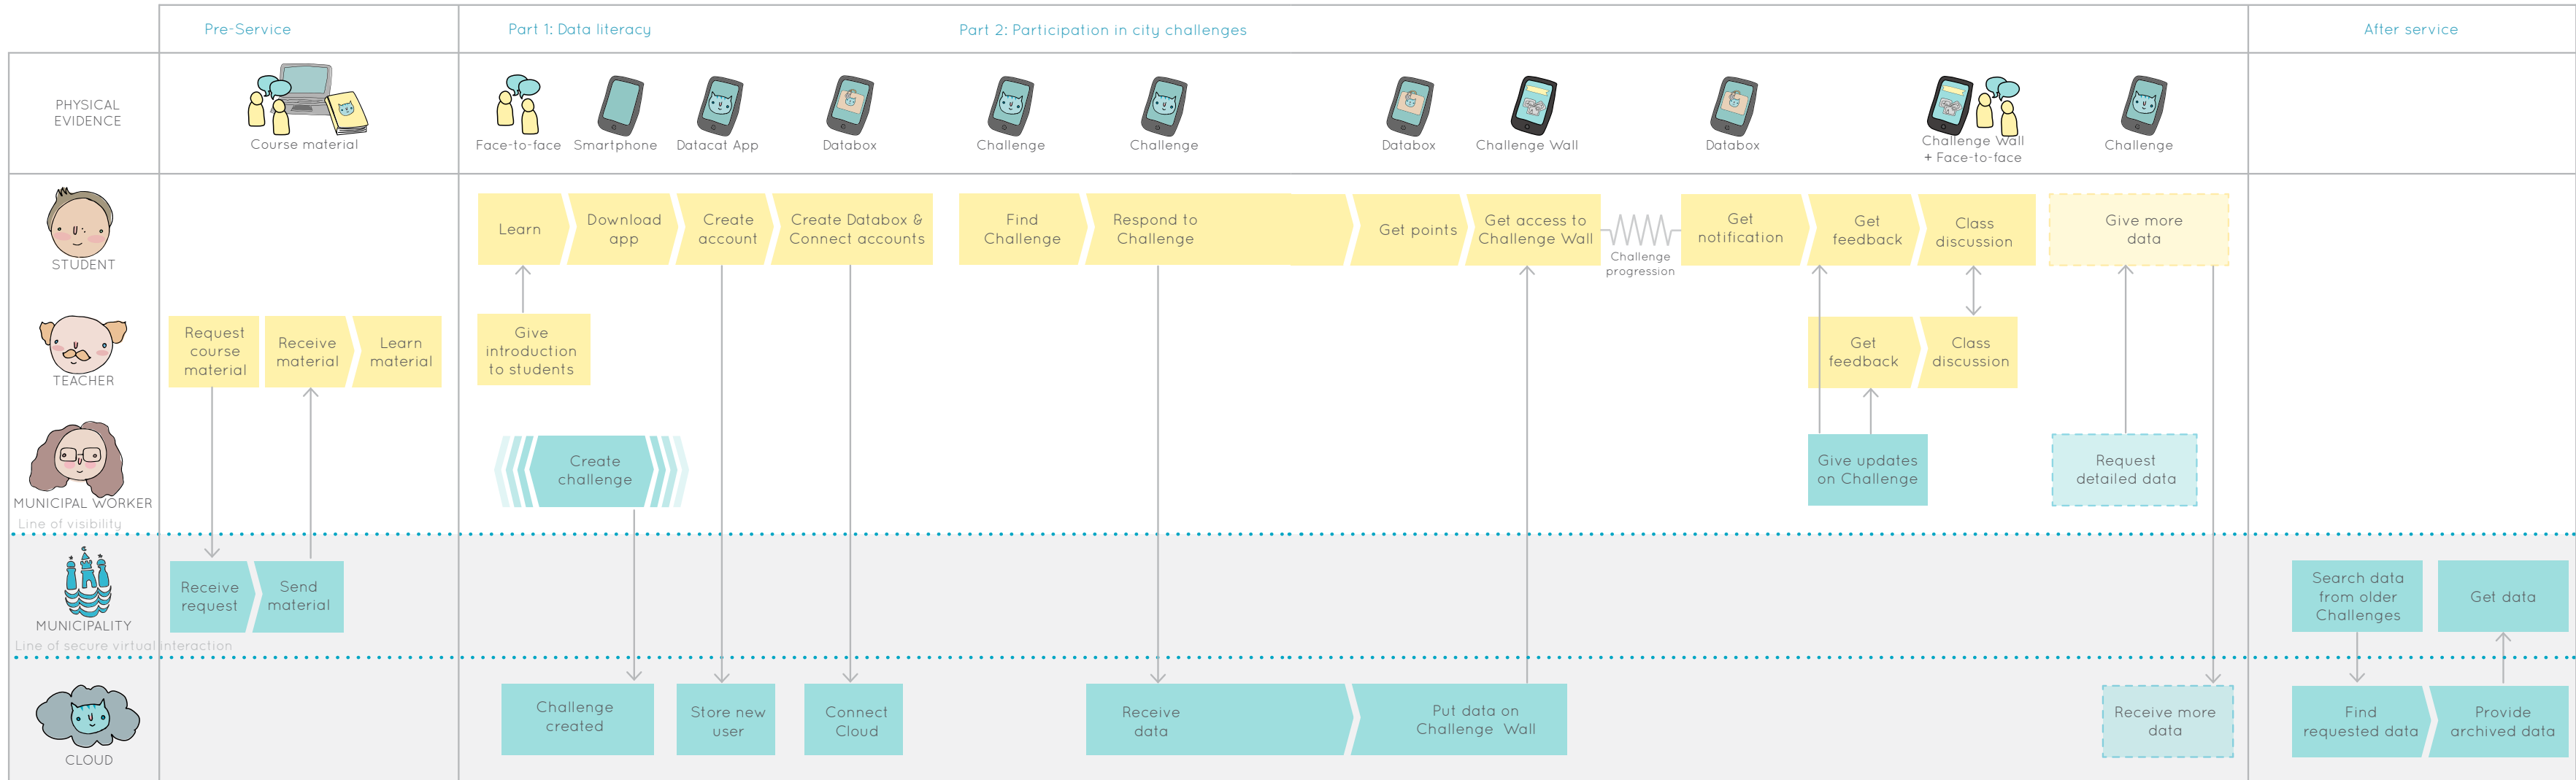

# Datacat · Blueprint

**LEGEND**

**COLORS**

- Gray background: Invisible actors
- White background: Visible actors
- Yellow: School actors
- Teal: Municipality actors

**SYMBOLS**

- Gray arrow: Sequencing events
- Teal arrow: Event not fixed in time
- Wavy line: Variable duration
- Dashed box: Non integral event